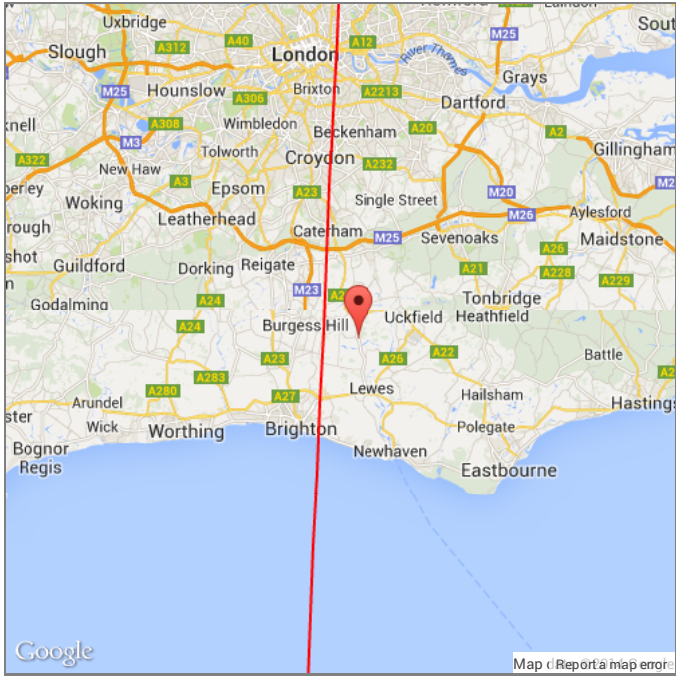

Map showing path of flare centre over Earth's surface

[Donate](#)

Developed and maintained by [Chris Peat](#), Heavens-Above GmbH. Please read the [FAQ](#) before sending e-mail. [Imprint](#).

Hosted
by DLR/GSOC