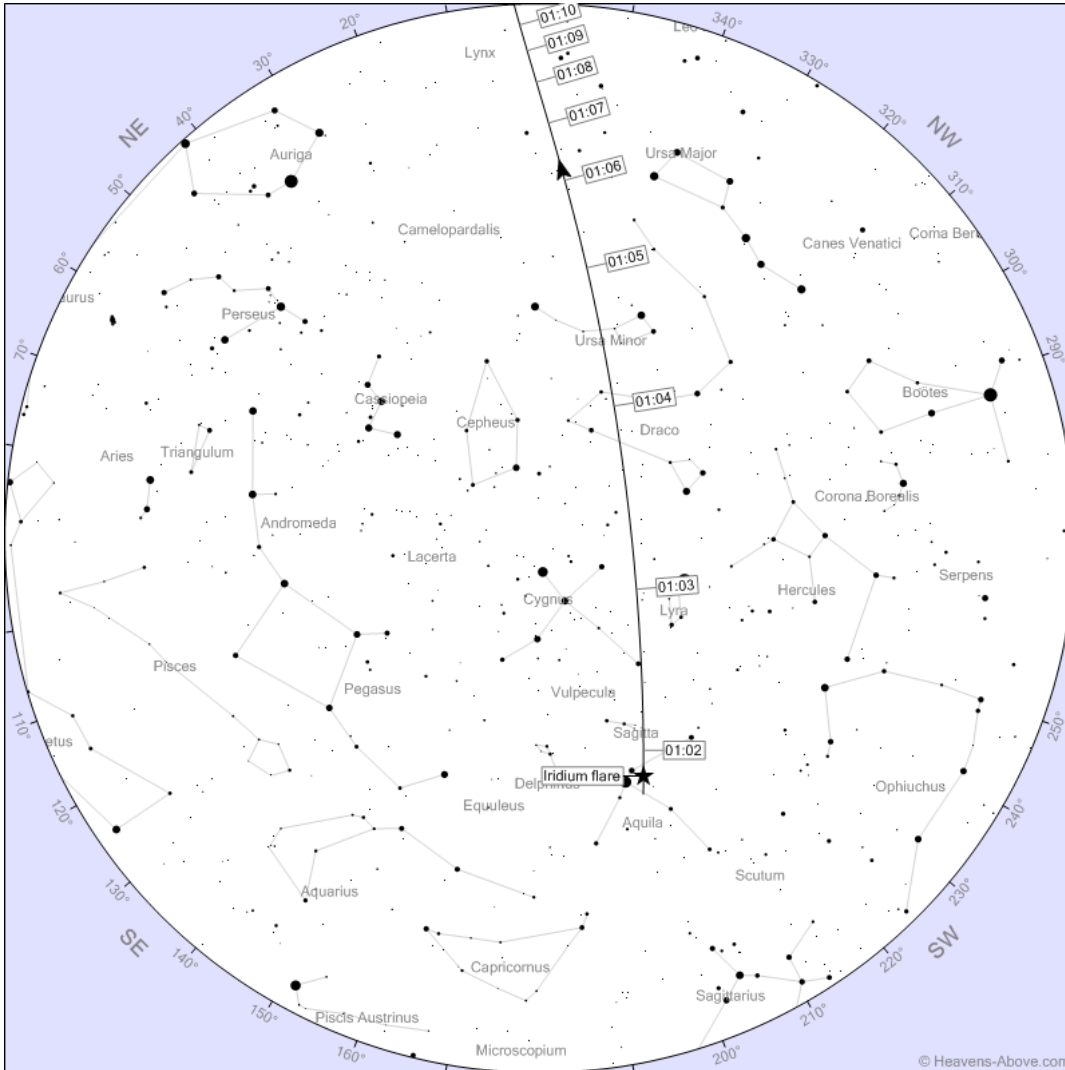

## Iridium Flare Details

[Home](#)

### Sky Chart

Click on the chart to zoom in on that part of the sky

Flare Details	
Date:	01 August 2014
Time:	01:01:47
Brightness:	-6
Altitude:	47°
Azimuth:	202°
Satellite:	<a href="#">Iridium 72</a>
Distance to satellite:	1031 km
Angle off flare centre-line:	0.3°
Distance to flare centre:	5 km
Flare producing antenna:	forward
Sun altitude:	-21.0°
Angular separation from Sun:	148.2°

**Map showing path of flare centre over Earth's surface**

[Donate](#)

Developed and maintained by [Chris Peat](#), Heavens-Above GmbH. Please read the [FAQ](#) before sending e-mail. [Imprint](#).

Hosted  
by  DLR/GSOC